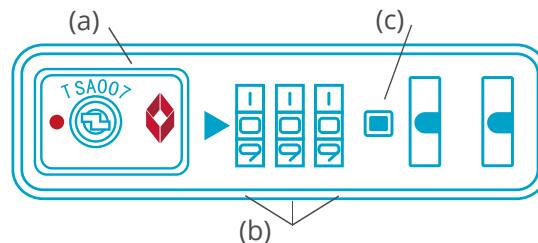

Forgotten your number combination?

If you forget your number combination, you can open your suitcase in the following way: a 3-digit number lock has 999 different combinations. If you try out all possible combinations (beginning with 0-0-0), you will be able to open the lock in approx. 20-30 minutes.

If you have any problems/queries regarding your product, please contact our customer service

+49(0) 30.63 413 414 | info@hauptstadtkoffer.de