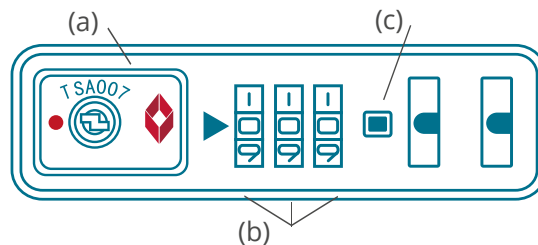

ALL YOU NEED TO KNOW ABOUT YOUR TSA COMBINATION LOCK

Why do I need a TSA combination lock?

TSA locks are recommended for travel in the USA. The item of luggage can be opened and searched by airport security staff with a master key, without damaging the lock.

INSTRUCTIONS FOR THE TSA COMBINATION LOCK

Set a personal number combination:

1. (b) Set the wheels to the number combination 0-0-0.
2. (a) Press the button using a sharp object until you hear a "click".
3. (b) Turn the wheels to set your own number combination.
4. (c) Press the button until you hear the "click" again.
5. To open the lock, press the button (c) in the direction of the arrow. Repeat steps 1-4 if you need to change the combination, but with a different number combination.

More info:
www.hauptstadtkoffer.de/de/kofferschloss

Where is the key for the TSA lock?

Only airport security personnel possess the master key for the TSA lock. For this reason, you do not require a key for your TSA lock – just a number combination. Suitcase manufacturers and retailers do not possess a TSA key.

Forgotten your number combination?

If you forget your number combination, you can open your suitcase in the following way: a 3-digit number lock has 999 different combinations. If you try out all possible combinations (beginning with 0-0-0), you will be able to open the lock in approx. 20-30 minutes.

If you have any problems/queries regarding your product, please contact our customer service

+49(0) 30.63 413 414 | info@hauptstadtkoffer.de