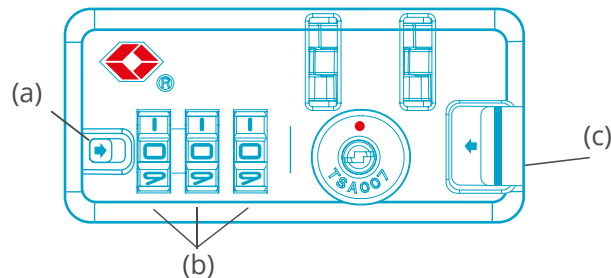

Forgotten your number combination?

If you forget your number combination, you can open your suitcase in the following way: a 3-digit number lock has 999 different combinations. If you try out all possible combinations (beginning with 0-0-0), you will be able to open the lock in approx. 20-30 minutes.

If you have any problems/queries regarding your product, please contact our customer service

+49(0) 30.63 413 414 | info@hauptstadtkoffer.de