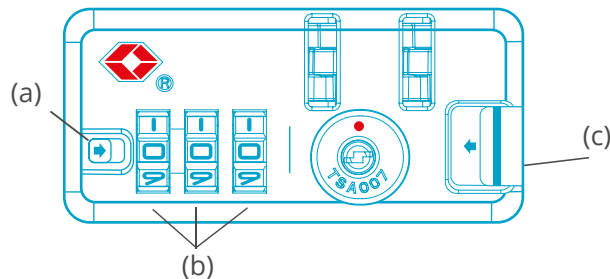

Forgotten your number combination?

If you forget your number combination, you can open your suitcase in the following way: a 3-digit number lock has 999 different combinations. If you try out all possible combinations (beginning with 0-0-0), you will be able to open the lock in approx. 20-30 minutes.

If you have any problems/queries regarding your product, please contact our customer service

+49(0) 30.63 413 414 | info@hauptstadtkoffer.de